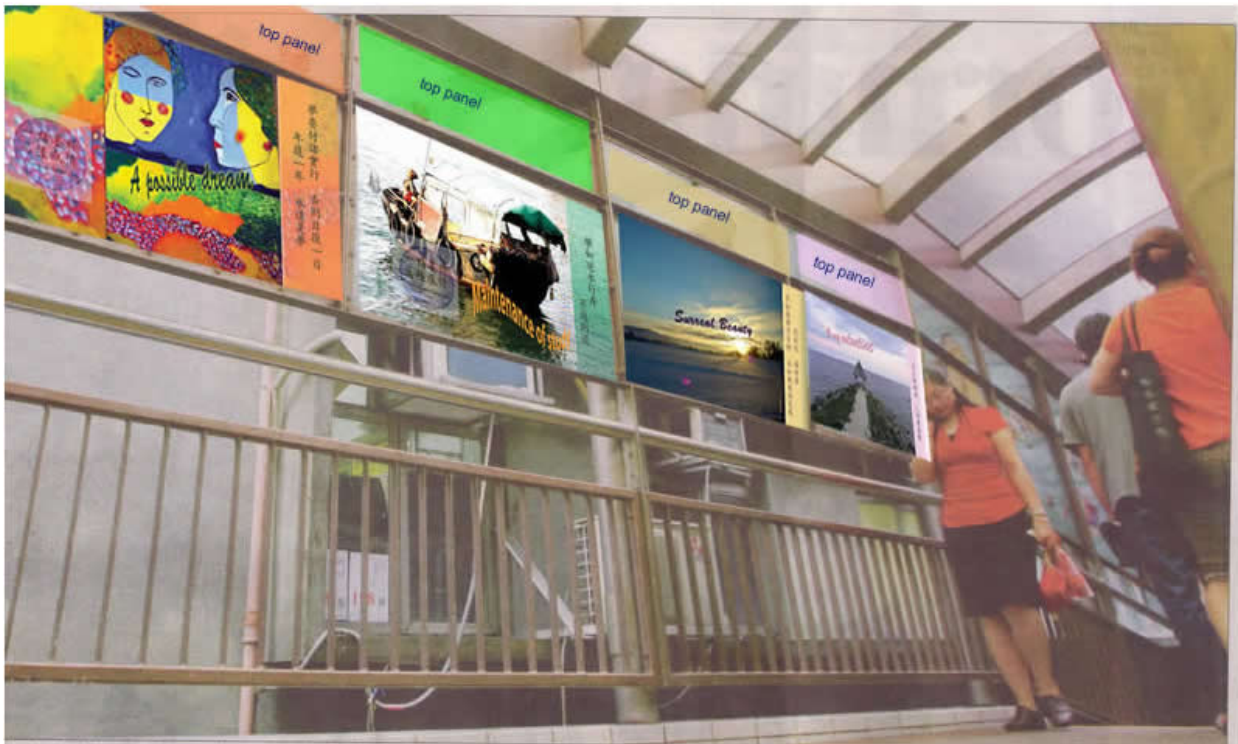

## Conceptual idea of art panels for mid levels Escalator—by Innomacs Creation Ltd.

I am eager to spread Chinese philosophy along with my passion for Chinese poems and language. I aim to integrate art and positive thoughts into daily life as well as enhance national identity.

Following is my creative ideas for the escalator panels. The selection of pictures is just a conceptual sample, hand-picked from the vast production of Innomacs designs. My idea is to place the names of the poet and artist on the top of each panel and a bilingual inspirational message that elaborates on the accompanying poem at the bottom of each panel. The escalator is a valuable place to showcase our culture, for overseas visitors and our own Hongkongers.

Bottom panel:

Panel 3-

Top: **Poem:** Tong Dynasty poet :白居易

**Scenery:** Switzerland

**Photo image :** Innomacs

**Message by Innomacs :** 珍惜此刻. 祝你無數的美麗經歷,充實你的每一天

A surreal beauty leaves no trace, it comes through dreams and departs at the mention of dawn. A wonder lasts but a night. Cherish the moment.

Bottom panel:

Panel 4-

Top: **Poem:** Sung Dynasty poet :歐陽修

**Scenery:** Cebu, Philippines

**Art image :** by Innomacs

**Message by Innomacs :** 希望與你踏步浪漫旅途.

I want to be with you.

Bottom panel: