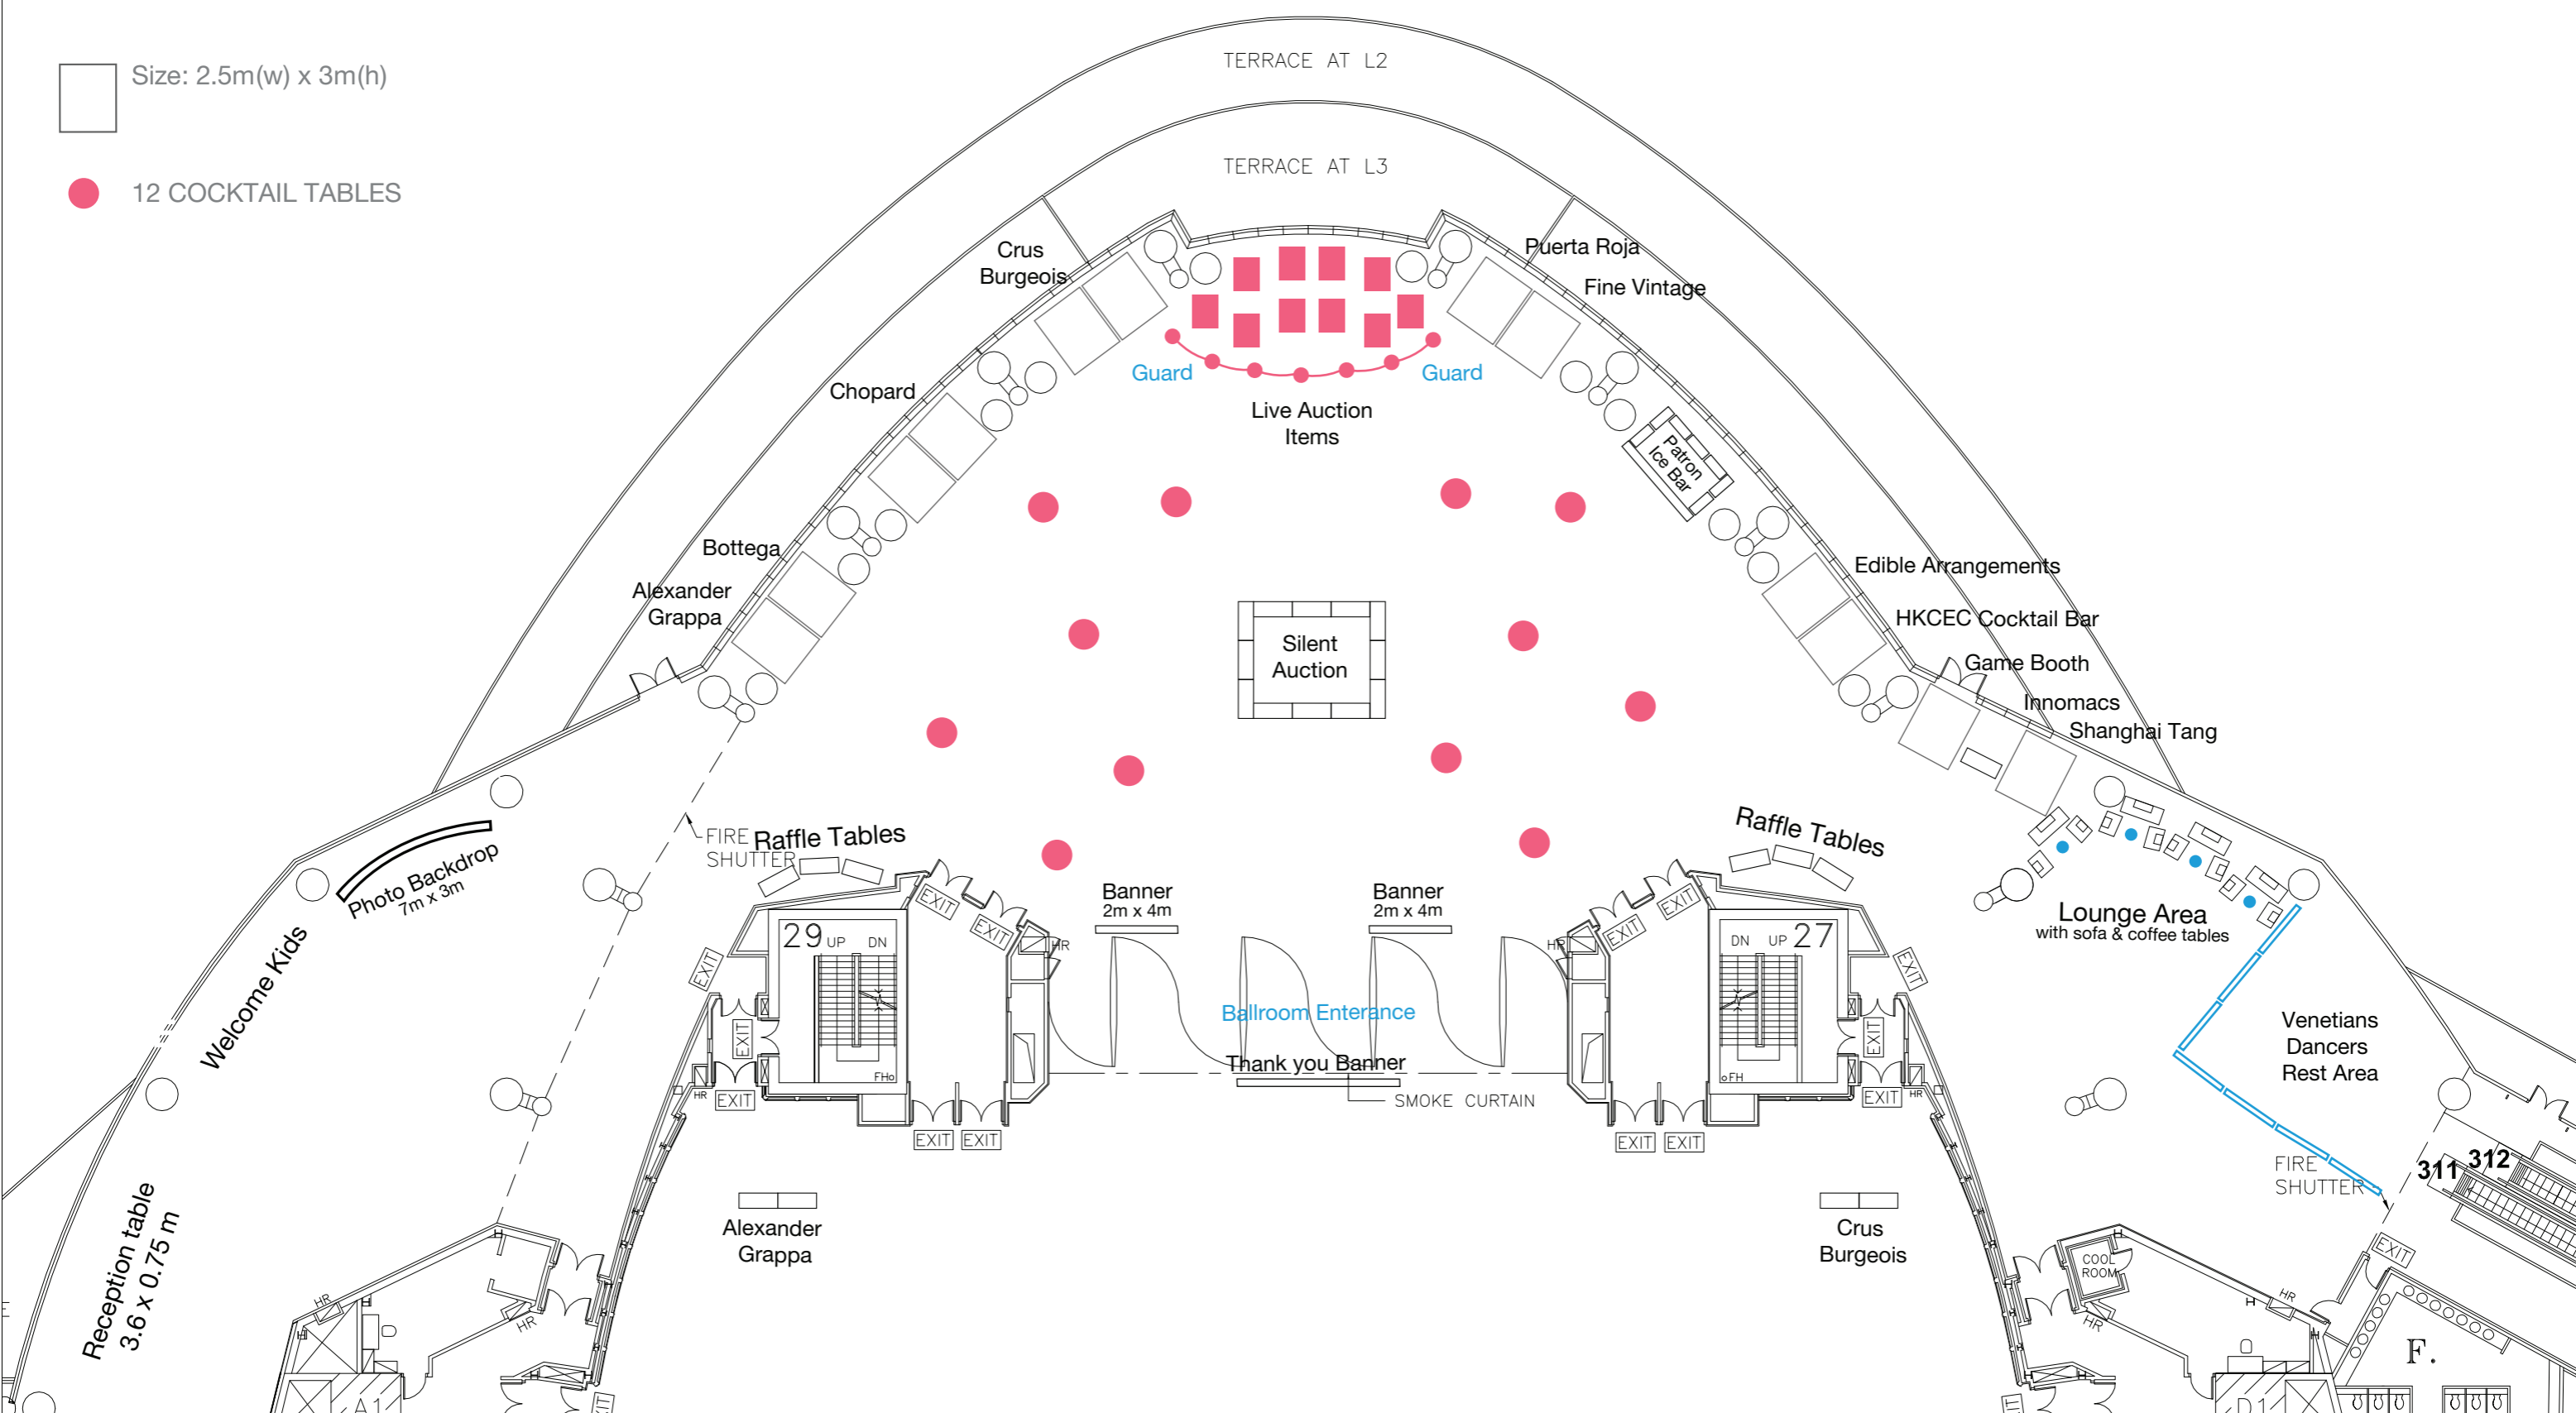

Size: 2.5m(w) x 3m(h)

12 COCKTAIL TABLES

SCALE 1:400(A4)

香港會議展覽中心  
Hong Kong Convention and Exhibition Centre

Date: 11/08/2009 Revision: 00

# GRAND FOYER AT L3